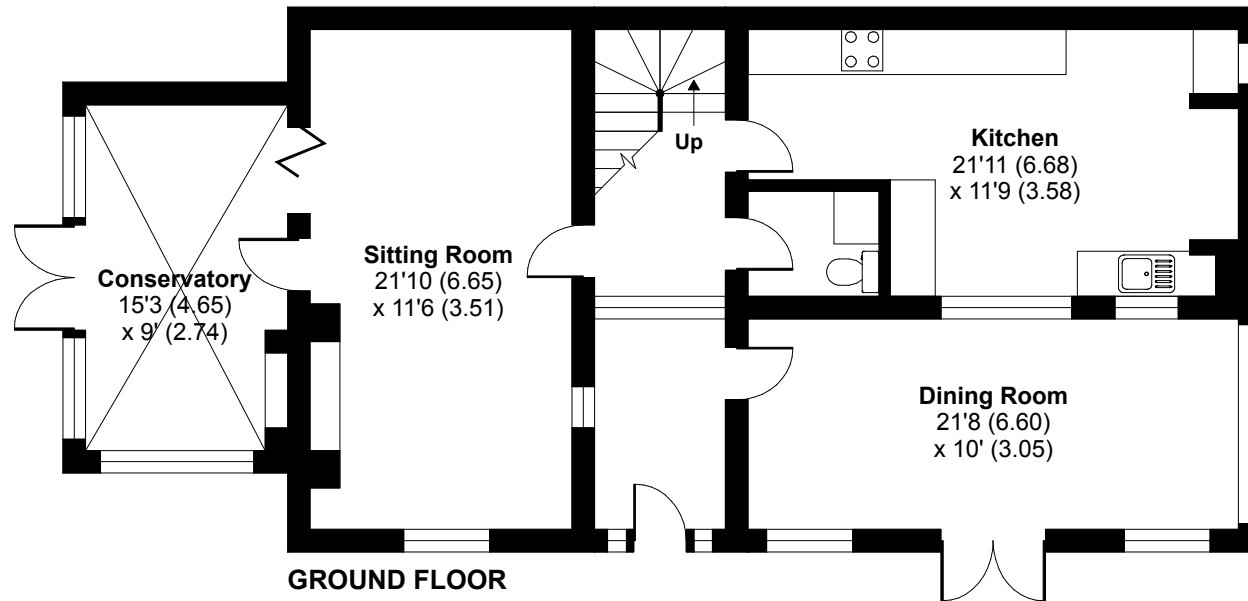

Woodbine Cottage, Church Lane, Chearsley, Aylesbury, HP18

Approximate Area = 2027 sq ft / 188.3 sq m (includes garage)

For identification only - Not to scale

FIRST FLOOR

GROUND FLOOR