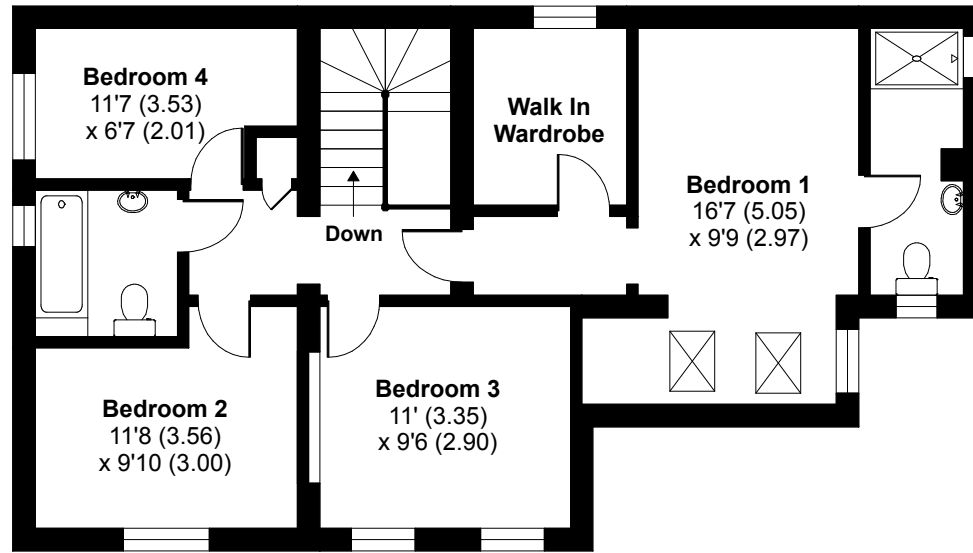

Woodbine Cottage, Church Lane, Chearsley, Aylesbury, HP18

Approximate Area = 2027 sq ft / 188.3 sq m (includes garage)

For identification only - Not to scale

FIRST FLOOR

GROUND FLOOR